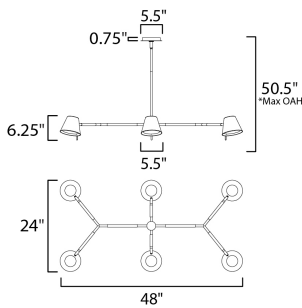

**MEASUREMENTS**

DIMENSION : 48" L x 24" W x 6.25" H  
 MAX OAH : 50.5" OAH  
 CANOPY : 5.5" W x 0.75" H x 5.5" L  
 HANGING WEIGHT : 15.114 lb

**LAMPING**

INPUT VOLTAGE : 120V  
 LUMENS : 3,000 Rated (2,800 Del.)  
 BULB : 6 x 6W LED AC Integrated , 36W Total  
 BULB INCLUDED : (Integrated)  
 DIMMABLE :  
 CRI : 90 CRI  
 COLOR\_TEMP : 3000K  
 LIGHTING\_DIRECTION : Directional